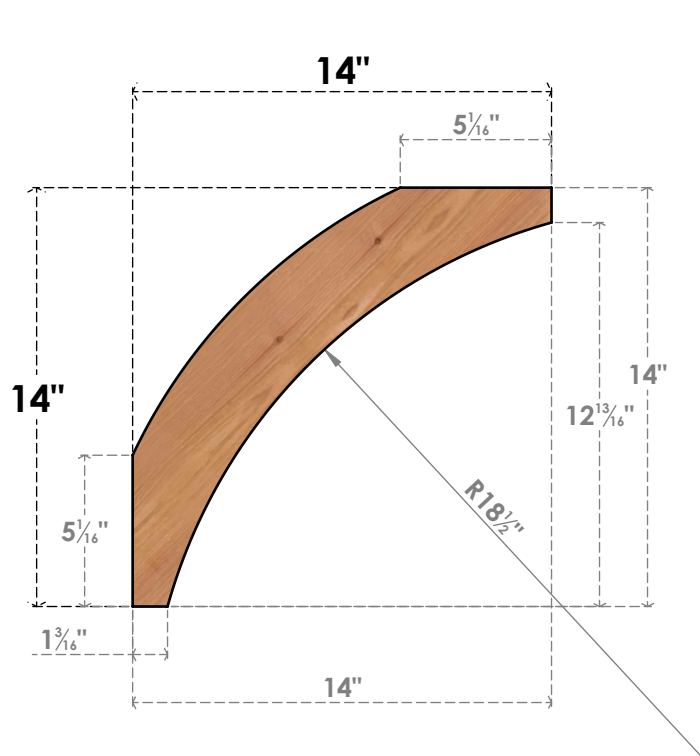

BRC04X14X14THR00SWR

3 1/2"W X 14"D X 14"H THORTON SMOOTH BRACE, WESTERN RED CEDAR

SIDE

FRONT

EKENA MILLWORK
2300 WEST MAIN ST.
CLARKSVILLE, TX 75426
TOLL FREE: 866-607-0453
WWW.EKENAMILLWORK.COM

NOTES

1. INSTALLATION TO BE COMPLETED IN ACCORDANCE WITH MANUFACTURER'S SPECIFICATIONS.
2. DRAWING MAY NOT BE TO SCALE
3. THIS DRAWING IS INTENDED FOR DESIGN AND PLANNING PURPOSES ONLY.
4. ALL INFORMATION CONTAINED HEREIN WAS CURRENT AT THE TIME OF DEVELOPMENT BUT MUST BE REVIEWED AND APPROVED BY THE PRODUCT MANUFACTURER TO BE CONSIDERED ACCURATE.
5. PRODUCTS ARE NOT KILN DRIED. THIS ITEM IS UNIQUE AND WILL CONTAIN THE NATURAL VARIATIONS THAT THE WOOD SPECIES OFFERS. THIS MAY RESULT IN VARIATIONS UP TO 1/4"